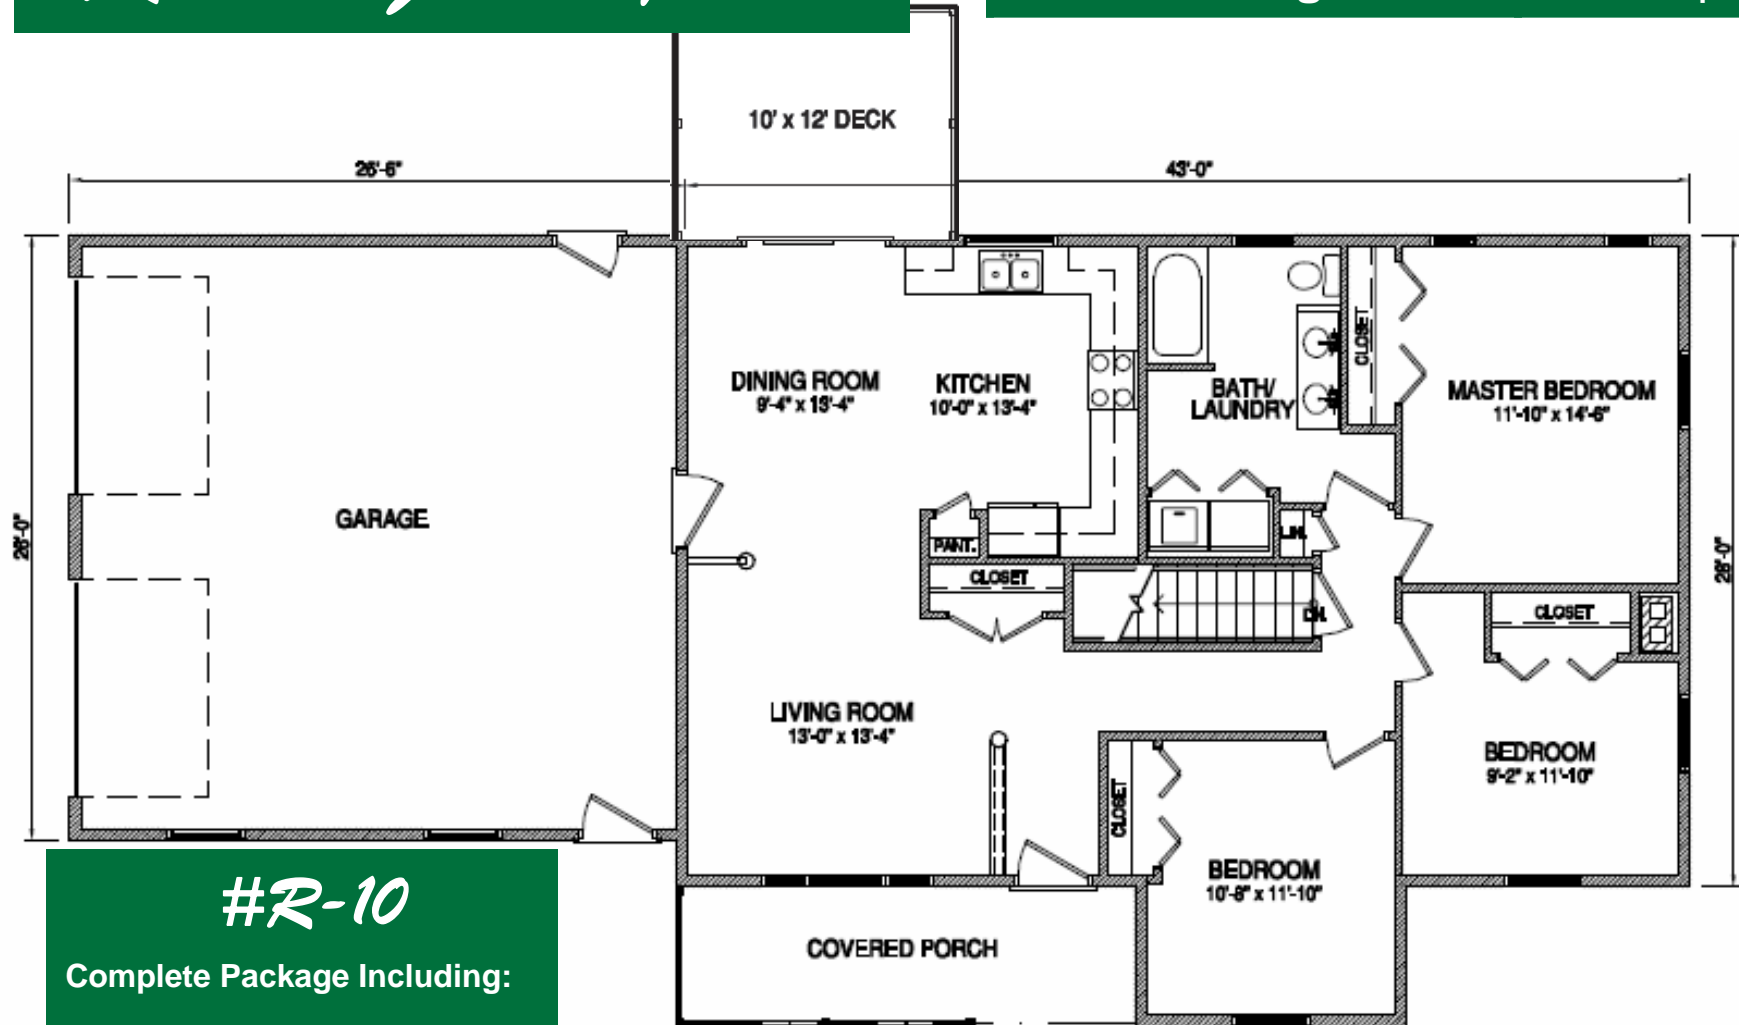

Hancock Ranch

WE MAKE IT EASIER.™

Ranch Floor Plan

TOTAL Living Area 1288 sq. ft

#R-10

Complete Package Including:

- Garage
- Kitchen
- Deck and more!

HANCOCK
LUMBER™

WE MAKE IT EASIER.™

Ranch Elevations

WE MAKE IT EASIER.™

Front Elevation

Right Elevation

Back Elevation

Left Elevation

Ranch Materials List

Starting at: **\$34,936***

Framing Lumber, Trusses, Flooring & Sheathing

Hancock Classics™ Vinyl Windows

CertainTeed Roofing XT25™

Royal™ Vinyl Siding

Interior Doors, Trim & Mouldings

Pressure Treated Decking